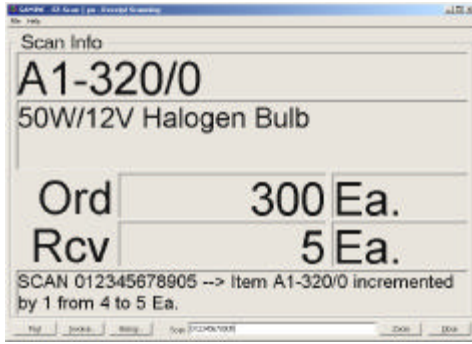

**1** Attach and configure bar code scanner to workstation

**2** Enter bar codes in "I/C Manufacturers Item Table" or "PBT for Windows"

**3** Open "EZ-Scan|po" and begin scanning!

**A** Bar code scanning begins Translation  
"Bar code to Item" Validation occurs  
"Item on PO" Validation occurs  
Units of Measure conversion respected

**B** Item Qty is incremented !

Item Log... Calc Taxes Recage All

Receipt Subtotal 18.35

Post Invoice... History... Scan 012345678905 Zoom Close

- ✓ Dramatically Faster Receiving
- ✓ Removes Human Verification
- ✓ Improves Inventory & Fulfillment Accuracy
- ✓ Kits available with cabled or wireless scanners
- ✓ "Zoom Screen" & Long Range Scanners support real world scanning challenges